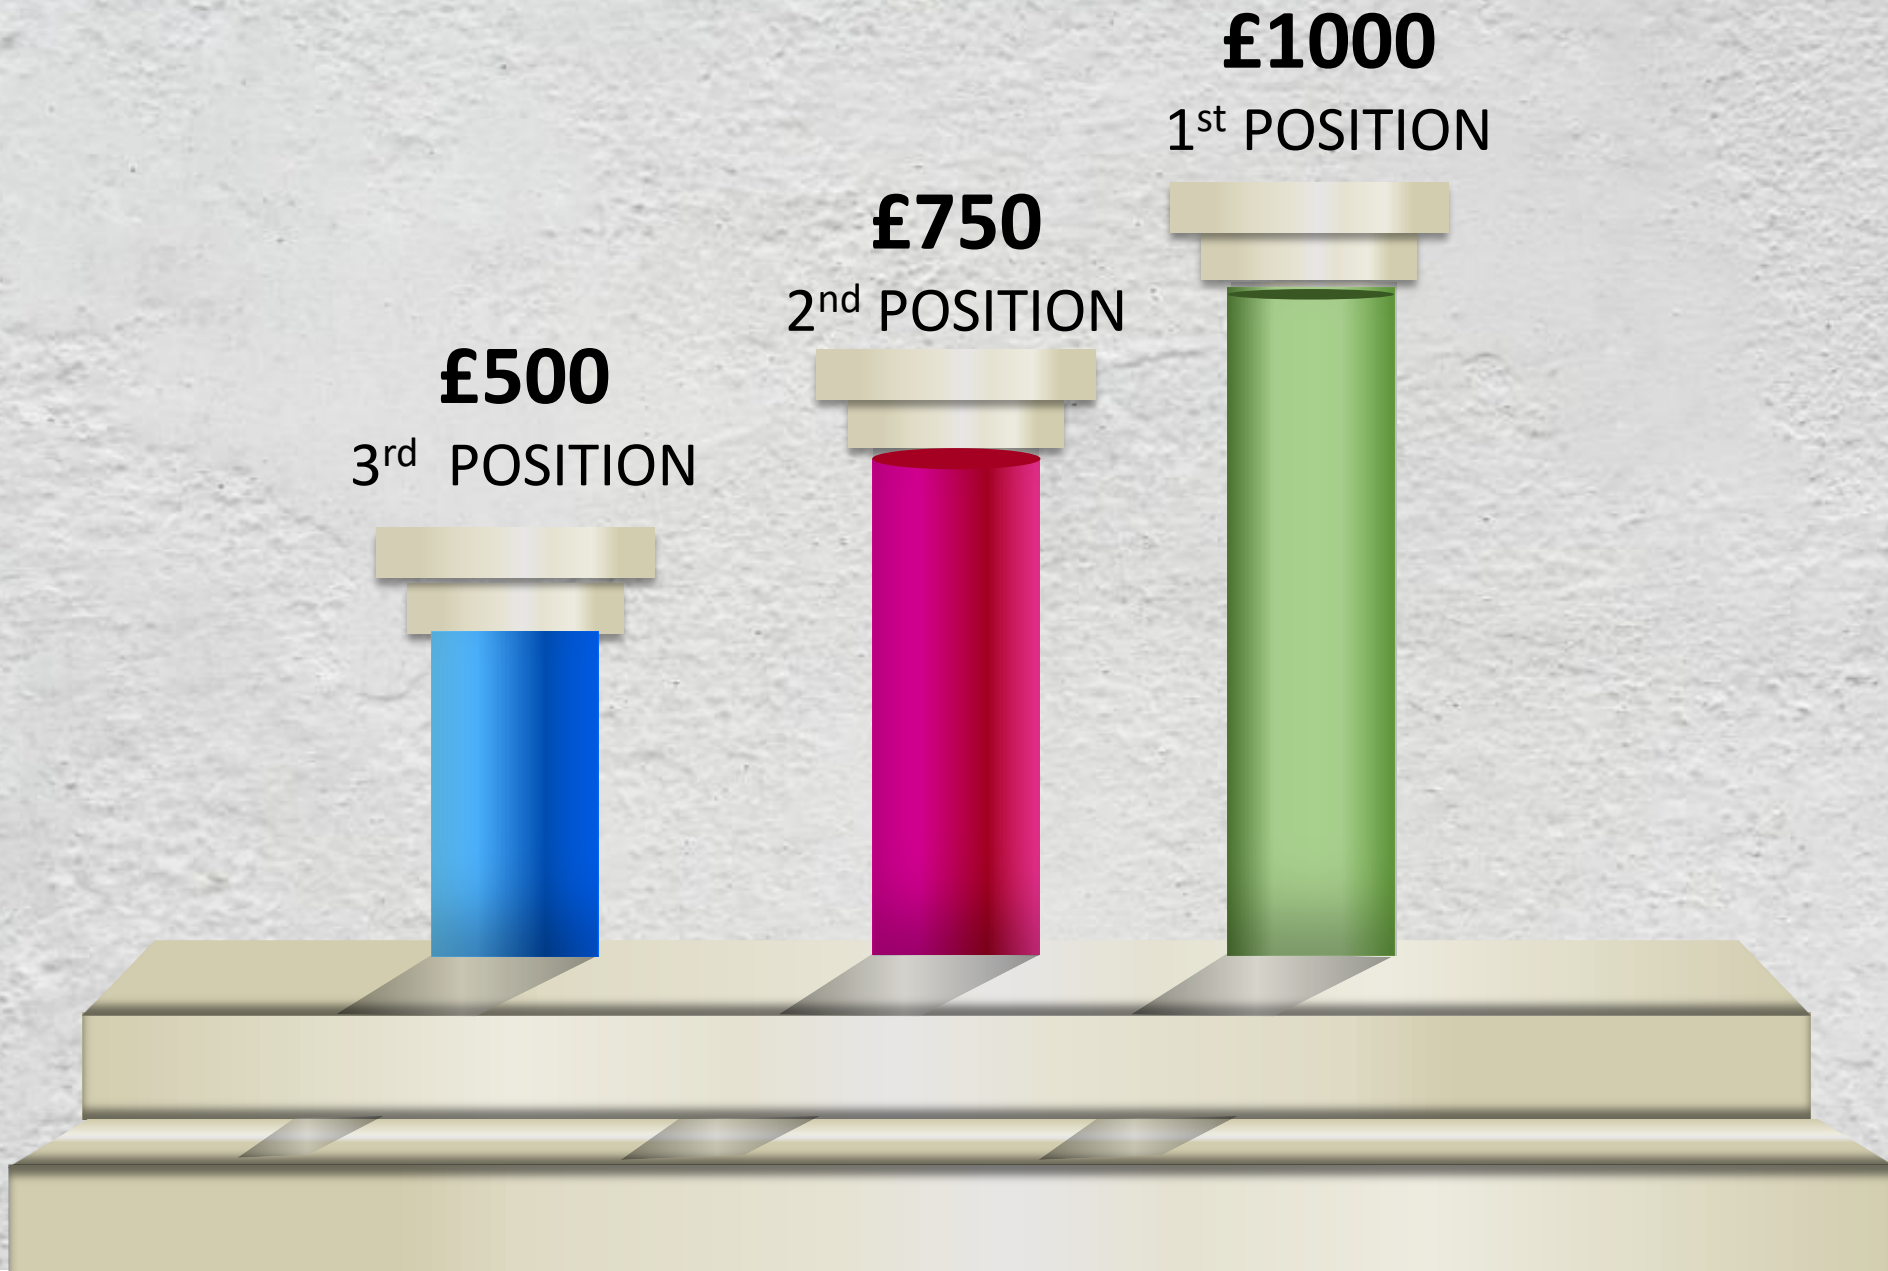

## DAY 06

Check out  
Departure

**Silver Medal:**  
30% of participants  
per grade division

2

**Gold Medal:**  
10% of  
participants per  
grade division

1

**Bronze Medal:**  
40% of participants  
per grade division

3

ELITE FINAL OVERALL GRAND CASH PRIZE